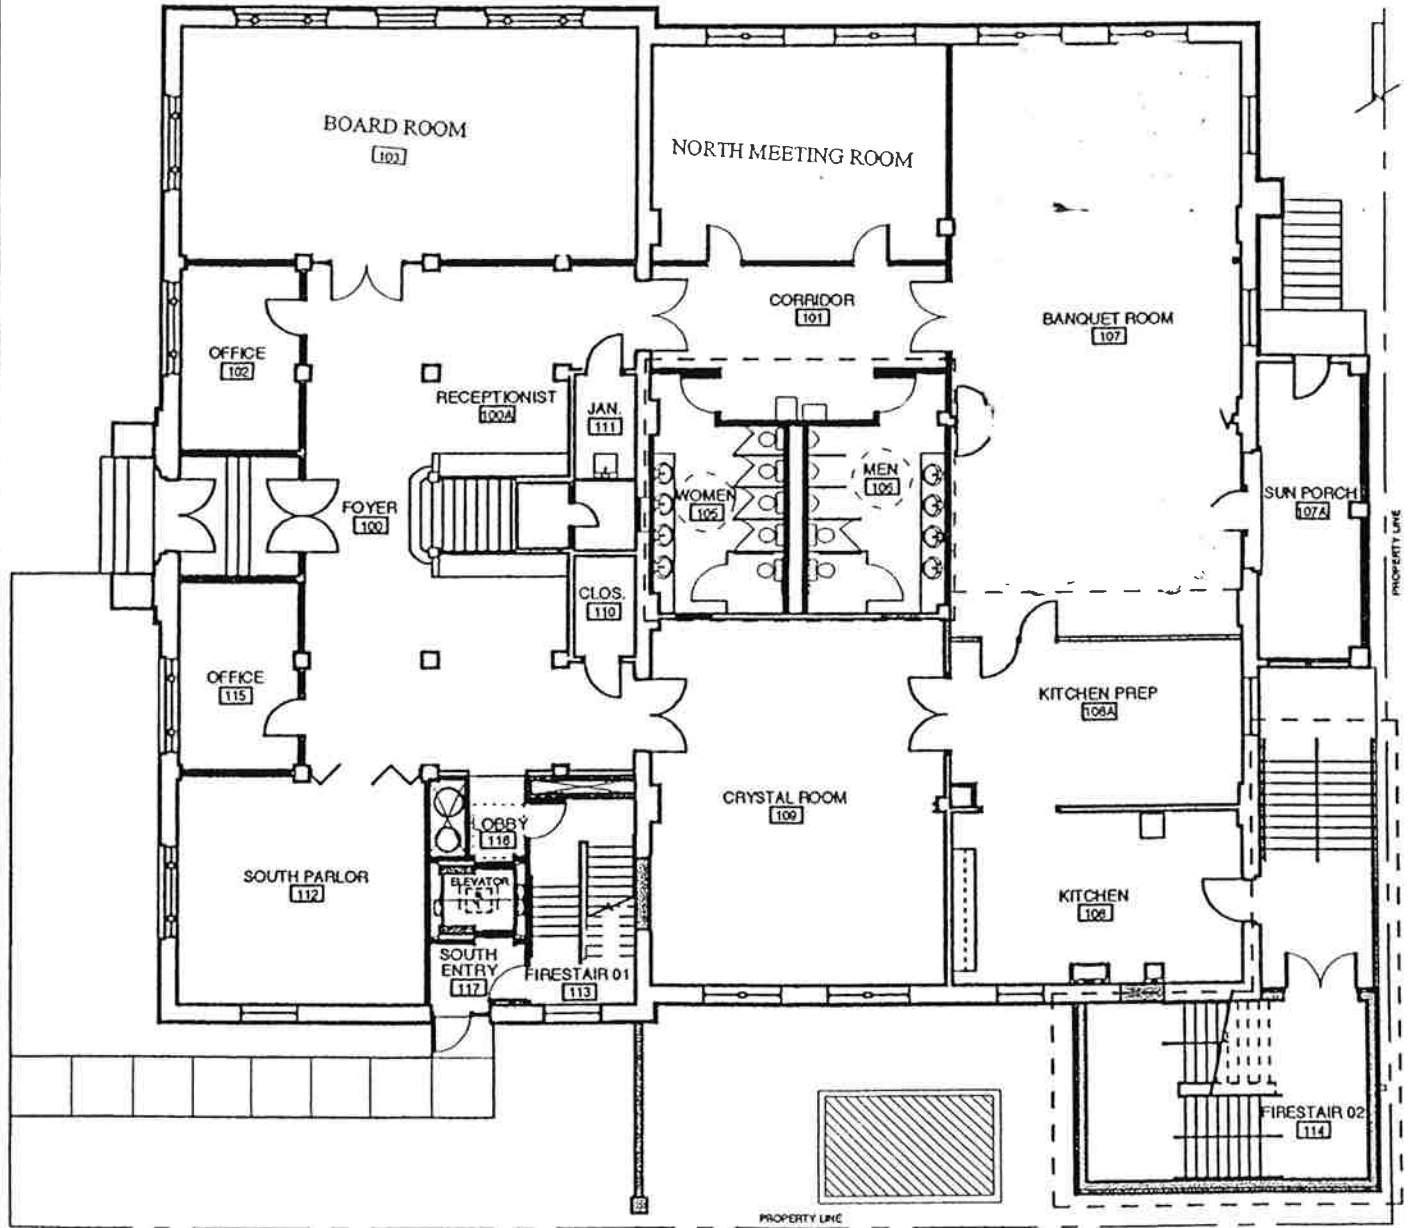

Junior League of Little Rock Woman's City Club

FIRST FLOOR PLAN

SCALE: 1/16" = 1'-0"

MAY 2002